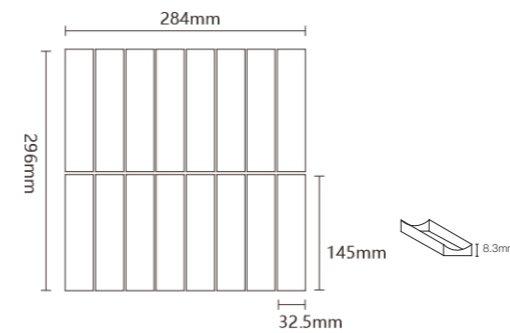

色彩はインテリアの魂であり、色合いの相互作用が家の中にさまざまな個性を生み出す。

IK33F982A
Sheet Size:284x296mm
Chip Size:32.5x145mm

IK33F980A
Sheet Size:284x296mm
Chip Size:32.5x145mm

MOSAICS HOME
Dress Your Home In Chic

Attention about the product ●This product is a ceramic product, once it breaks, there is a danger of injury to the body. So please pay full attention when handling. ●本製品はセラミック製品ですので、一度破損すると人体に危害を及ぼす恐れがあります。取り扱いには十分ご注意ください。●メンテナンス中は、強酸または強アルカリ性洗剤を使用しないでください。

Cement Strip Mosaic

IK33F980A
Sheet Size:284x296mm
Chip Size:32.5x145mm
Surface:Matt

IK33F981A
Sheet Size:284x296mm
Chip Size:32.5x145mm
Surface:Matt

IK33F982A
Sheet Size:284x296mm
Chip Size:32.5x145mm
Surface:Matt

IK33F983A
Sheet Size:284x296mm
Chip Size:32.5x145mm
Surface:Matt

Cement Strip Mosaic-Three-dimensional Drawing

PRODUCE	Cement Strip Mosaic
SHEET SIZE(mm)	284 x 296
WEIGHT (kg)/BOX	14.5
SHEET/BOX	12
SQUARE/BOX	2
THICKNESS (mm)	8.3

● The size is shown as a standard size. Please note that there are dimensional errors depending on the batch, so please pay attention when distributing and cutting the tiles.